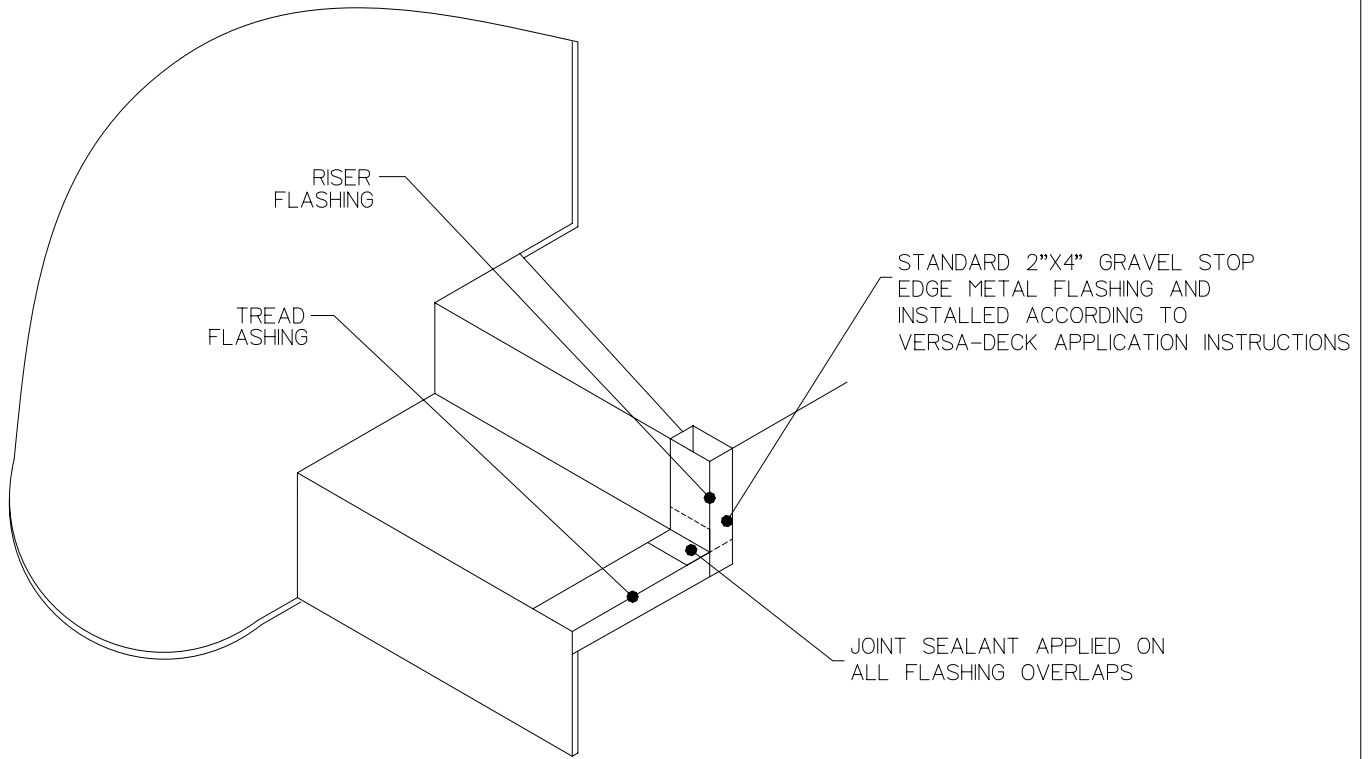

STAIRWAY EDGE FLASHING

DETAIL 3

* NOTE
ST - STAIR TREAD DIMENSION
SR - STAIR RISER DIMENSION