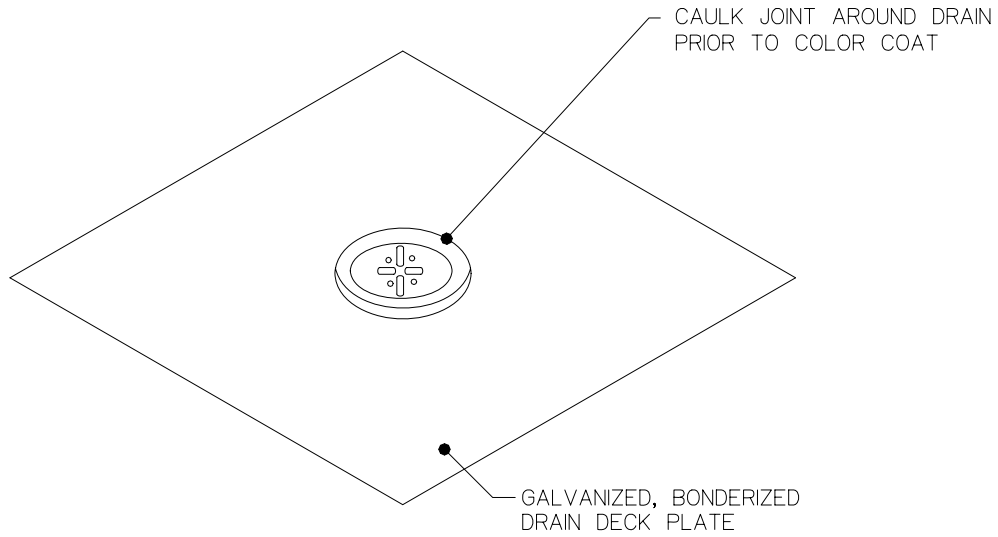

# PLYWOOD DECK DRAIN

## DETAIL 11

DRAIN DECK PLATE MEASURES  
230mm (9") SQUARE FOR 50mm (2") DRAIN  
250mm (10") SQUARE FOR 76mm (3") DRAIN